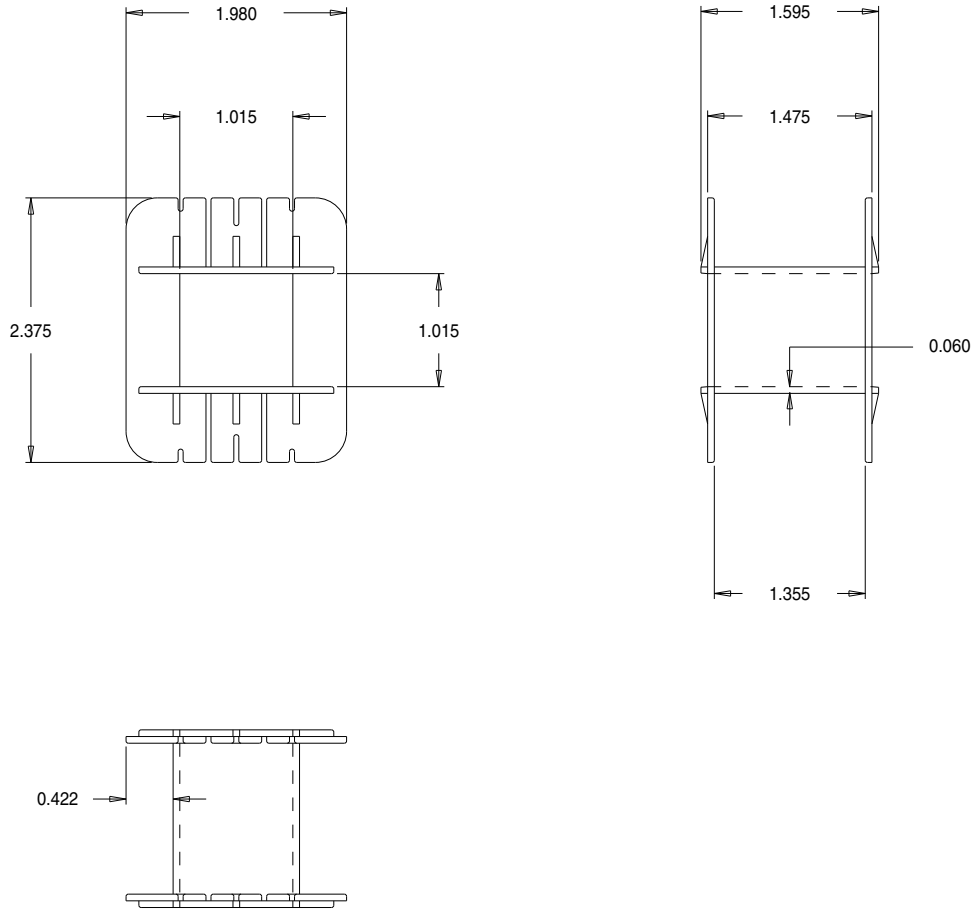

Part No. K02100

29 x 1" Single Section 'K' Range Bobbin

Dimensions in inches.

Issue 1